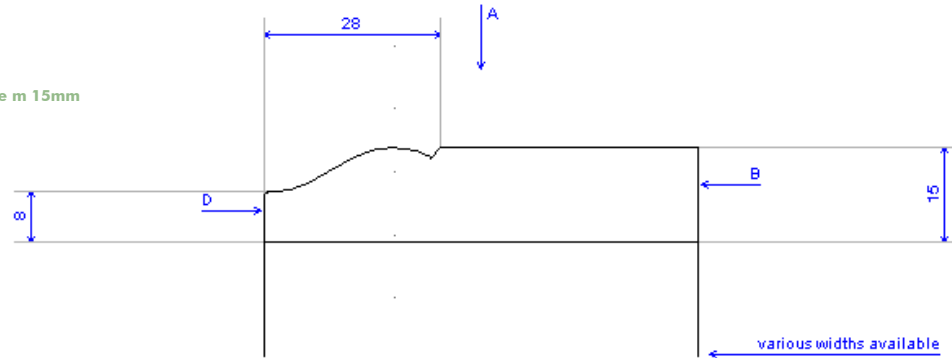

Ogee m 15mm

www.southendtimber.com
email: sales@southendtimber.com

Southend Timber Ltd.
Rear of 648 Sutton Road
Southend on Sea
Essex SS2 5PX
Telephone: 01702 600427