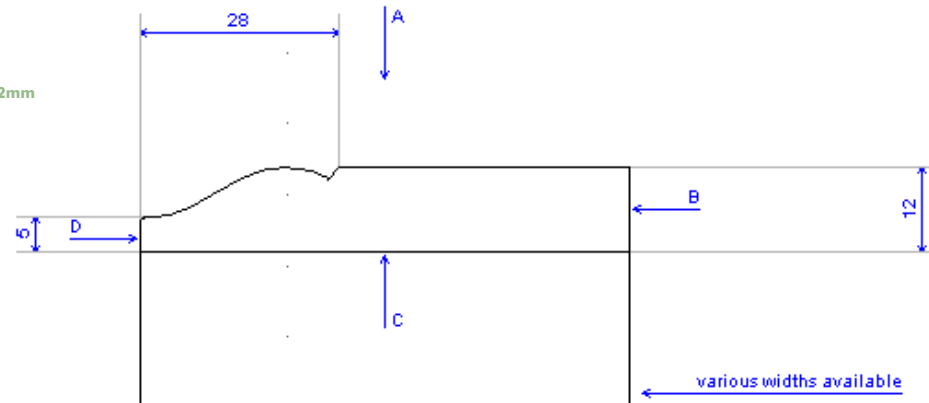

Skirting Boards & Architrave

Ogee

Product ref	Product Code	Qty / Pack	Thickness (mm)	Width (mm)	Length (m)
Ogee M	OGM12044P5490	528	12	44	5490
Ogee M	OGM12068P5490	336	12	68	5490
Ogee M	OGM12094P5490	250	12	94	5490
Ogee M	OGM15094P5400	200	15	94	5400
Ogee M	OGM15144P5400	140	15	144	5400

Ogee m 12mm