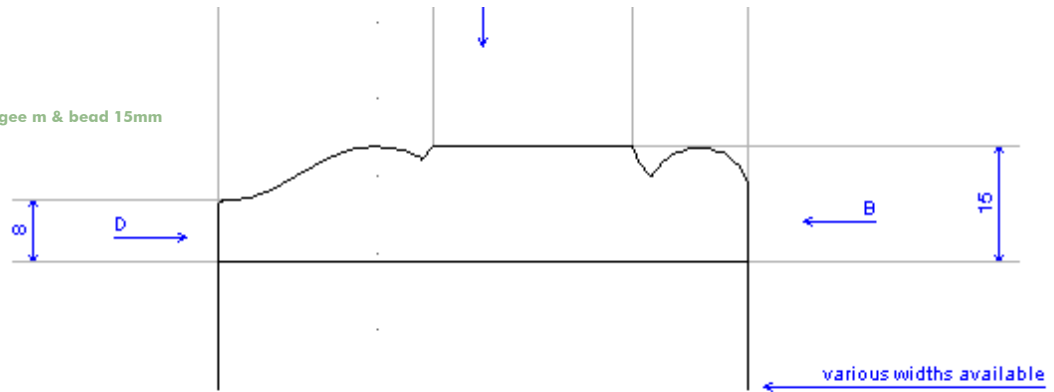

Ogee m & bead 15mm

www.southendtimber.com
email: sales@southendtimber.com

Southend Timber Ltd.
Rear of 648 Sutton Road
Southend on Sea
Essex SS2 5PX
Telephone: 01702 600427