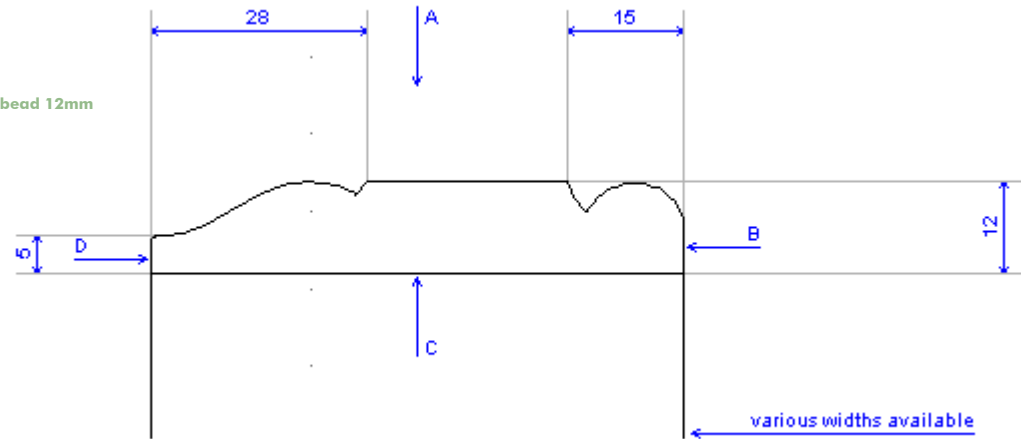

Skirting Boards & Architrave

Ogee

Product ref	Product Code	Qty / Pack	Thickness (mm)	Width (mm)	Length (mm)
Ogee M & Bead	OGMB12068P5490	528	12	68	5490
Ogee M & Bead	OGMB12094P5490	250	12	94	5490
Ogee M & Bead	OGMB15094P5400	200	15	94	5400

Ogee m & bead 12mm