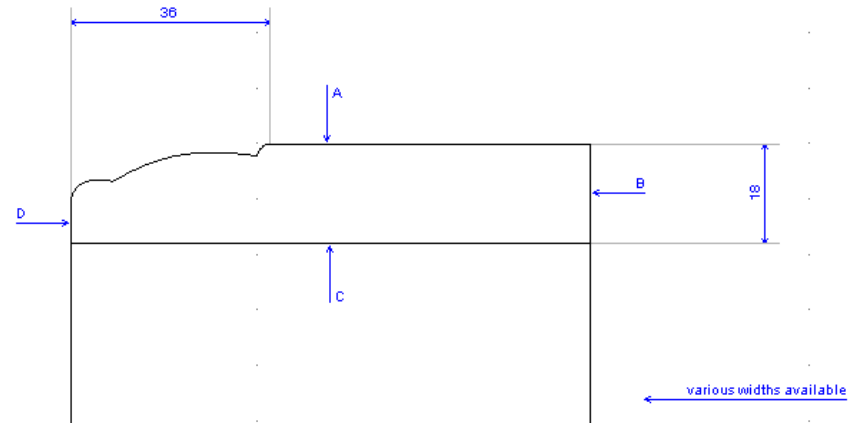

Ovolo 18mm

www.southendtimber.com
email: sales@southendtimber.com

Southend Timber Ltd.
Rear of 648 Sutton Road
Southend on Sea
Essex SS2 5PX
Telephone: 01702 600427