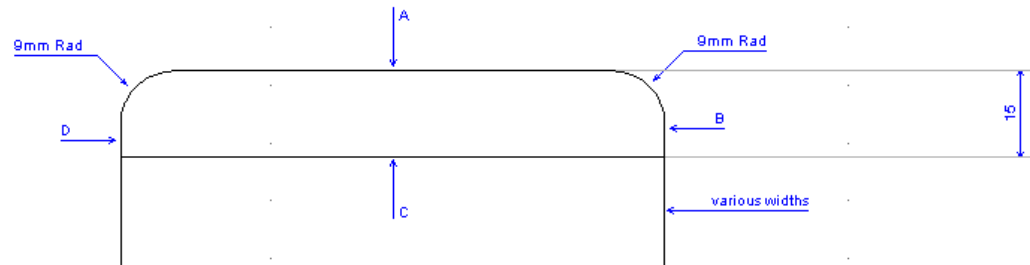

Skirting Boards & Architrave

Rounded Edge

Product ref	Product Code	Qty / Pack	Thickness (mm)	Width (mm)	Length (mm)
Rounded 2 Edge 9mm rod	R20912068P5400	336	12	68	5490
Rounded 2 Edge 9mm rod	R20915068P5400	280	15	68	5400

Rounded 2 Edge 9mm rod (12mm)

Rounded 2 Edge 9mm rod (15mm)

www.southendtimber.com
 email: sales@southendtimber.com

Southend Timber Ltd.
 Rear of 648 Sutton Road
 Southend on Sea
 Essex SS2 5PX
 Telephone: 01702 600427