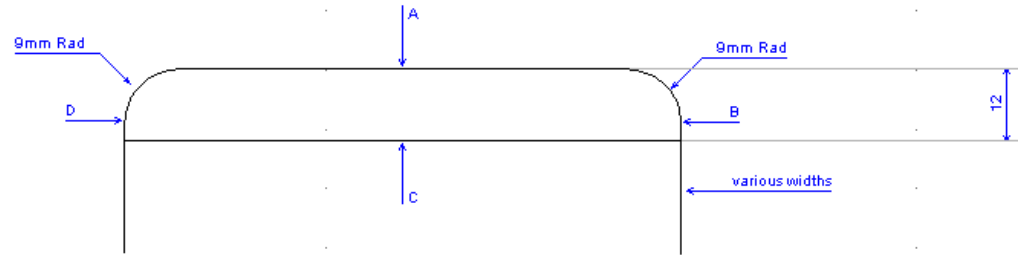

Skirting Boards & Architrave

Rounded Edge

Product ref	Product Code	Qty / Pack	Thickness (mm)	Width (mm)	Length (mm)
Rounded 2 Edge 9mm rod	R20912068P5400	336	12	68	5490
Rounded 2 Edge 9mm rod	R20915068P5400	280	15	68	5400

Rounded 2 Edge 9mm rod (12mm)