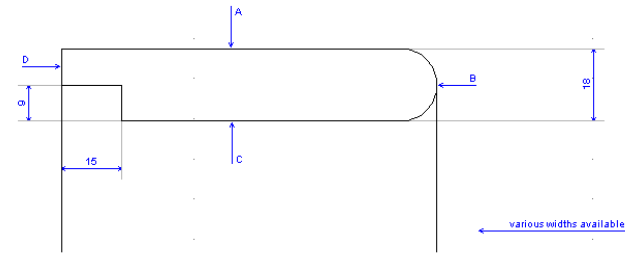

Window Boards

Window board

Product ref	Product Code	Qty / Pack	Thickness (mm)	Width (mm)	Length (mm)
Window Board	WB18144P5400	112	18	144	5400
Window Board	WB18194P5400	80	18	194	5400
Window Board	WB22168P5400	78	22	168	5400
Window Board	WB22194P5400	65	22	194	5400
Window Board	WB22219P5400	60	22	219	5400
Window Board	WB22244P5400	52	22	244	5400
Window Board	WB22294P5400	45	22	294	5400
Window Board	WB25144P5400	77	25	144	5400
Window Board	WB25168P5400	66	25	168	5400
Window Board	WB25194P5400	60	25	194	5400
Window Board	WB25219P5400	52	25	219	5400
Window Board	WB25244P5400	48	25	244	5400
Window Board	WB25269P5400	40	25	269	5400
Window Board	WB25294P5400	39	25	294	5400
Window Board	WB25194P3600	85	25	194	3660
Window Board	WB25219P3600	76	25	219	3660
Window Board	WB25244P3600	68	25	244	3660
Window Board	WB25294P3600	57	25	294	3660

Window Board (18mm)

Window Board (22mm)

Window Board (25mm)

Note: 9 x 15mm Tongue

www.southendtimber.com
 email: sales@southendtimber.com

Southend Timber Ltd.
 Rear of 648 Sutton Road
 Southend on Sea
 Essex SS2 5PX
 Telephone: 01702 600427