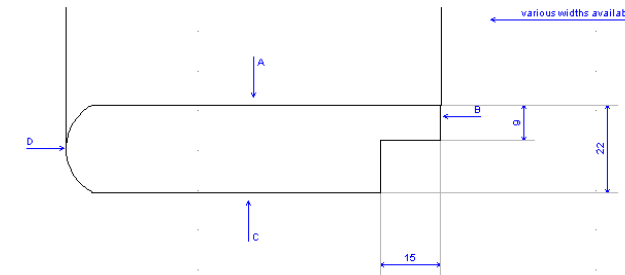

Window Boards

Window board

Product ref	Product Code	Qty / Pack	Thickness (mm)	Width (mm)	Length (mm)
Window Board	WB18144P5400	112	18	144	5400
Window Board	WB18194P5400	80	18	194	5400
Window Board	WB22168P5400	78	22	168	5400
Window Board	WB22194P5400	65	22	194	5400
Window Board	WB22219P5400	60	22	219	5400
Window Board	WB22244P5400	52	22	244	5400
Window Board	WB22294P5400	45	22	294	5400
Window Board	WB25144P5400	77	25	144	5400
Window Board	WB25168P5400	66	25	168	5400
Window Board	WB25194P5400	60	25	194	5400
Window Board	WB25219P5400	52	25	219	5400
Window Board	WB25244P5400	48	25	244	5400
Window Board	WB25269P5400	40	25	269	5400
Window Board	WB25294P5400	39	25	294	5400
Window Board	WB25194P3600	85	25	194	3660
Window Board	WB25219P3600	76	25	219	3660
Window Board	WB25244P3600	68	25	244	3660
Window Board	WB25294P3600	57	25	294	3660

Window Board (18mm)

Window Board (22mm)

Window Board (25mm)

Note: 9 x 15mm Tongue

www.southendtimber.com
 email: sales@southendtimber.com

Southend Timber Ltd.
 Rear of 648 Sutton Road
 Southend on Sea
 Essex SS2 5PX
 Telephone: 01702 600427