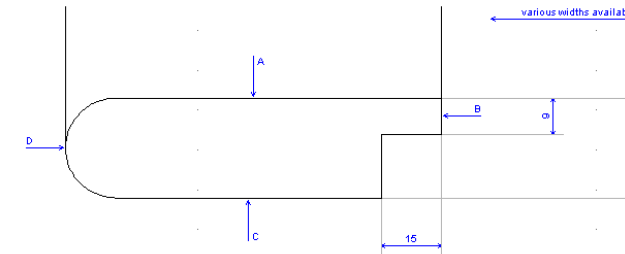

Window Boards

Window board

Product ref	Product Code	Qty / Pack	Thickness (mm)	Width (mm)	Length (mm)
Window Board	WB18144P5400	112	18	144	5400
Window Board	WB18194P5400	80	18	194	5400
Window Board	WB22168P5400	78	22	168	5400
Window Board	WB22194P5400	65	22	194	5400
Window Board	WB22219P5400	60	22	219	5400
Window Board	WB22244P5400	52	22	244	5400
Window Board	WB22294P5400	45	22	294	5400
Window Board	WB25144P5400	77	25	144	5400
Window Board	WB25168P5400	66	25	168	5400
Window Board	WB25194P5400	60	25	194	5400
Window Board	WB25219P5400	52	25	219	5400
Window Board	WB25244P5400	48	25	244	5400
Window Board	WB25269P5400	40	25	269	5400
Window Board	WB25294P5400	39	25	294	5400
Window Board	WB25194P3600	85	25	194	3660
Window Board	WB25219P3600	76	25	219	3660
Window Board	WB25244P3600	68	25	244	3660
Window Board	WB25294P3600	57	25	294	3660

Window Board (18mm)

Window Board (22mm)

Window Board (25mm)

Note: 9 x 15mm Tongue

www.southendtimber.com
 email: sales@southendtimber.com

Southend Timber Ltd.
 Rear of 648 Sutton Road
 Southend on Sea
 Essex SS2 5PX
 Telephone: 01702 600427