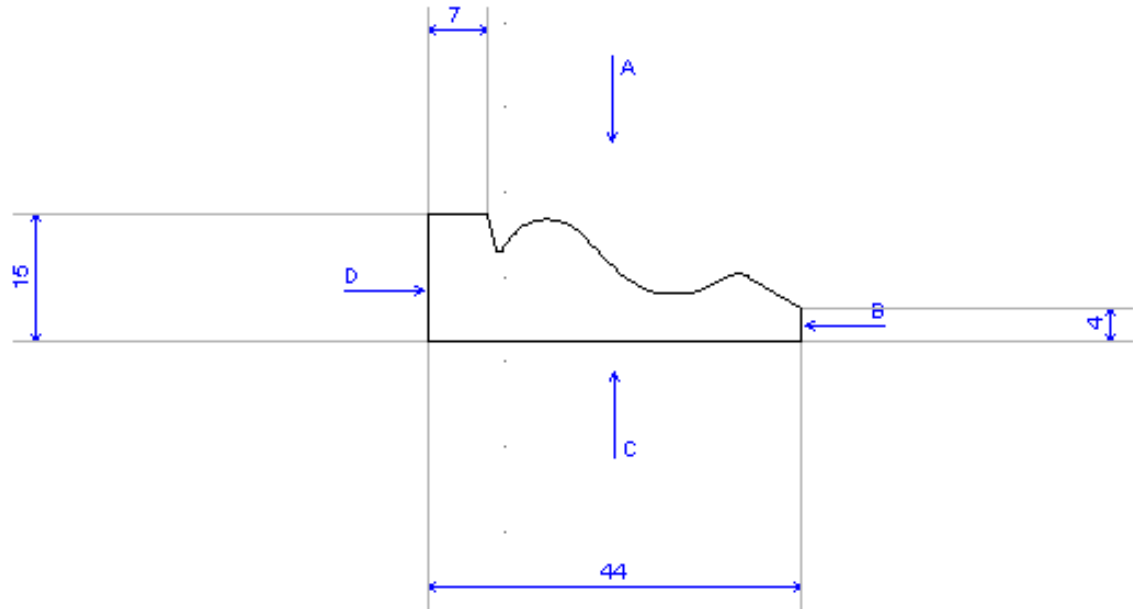

# Skirting Boards & Architrave

## Ogee

Product ref	Product Code	Qty / Pack	Thickness (mm)	Width (mm)	Length (mm)
Ogee 1A	OG115044P5400	440	15	44	5400

www.southendtimber.com  
 email: sales@southendtimber.com

Southend Timber Ltd.  
 Rear of 648 Sutton Road  
 Southend on Sea  
 Essex SS2 5PX  
 Telephone: 01702 600427