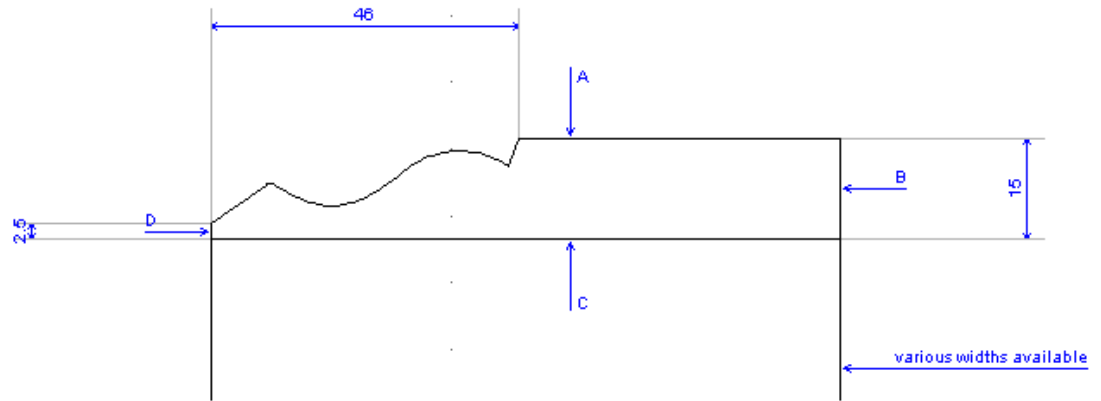

Skirting Boards & Architrave

Ogee

Product ref	Product Code	Qty / Pack	Thickness (mm)	Width (mm)	Length (mm)
Ogee 1	OG115057P5400	320	15	57	5400
Ogee 1	OG115068P5400	280	15	68	5400
Ogee 1	OG115094P5400	200	15	94	5400
Ogee 1	OG115119P5400	160	15	119	5400
Ogee 1	OG115144P5400	140	15	144	5400